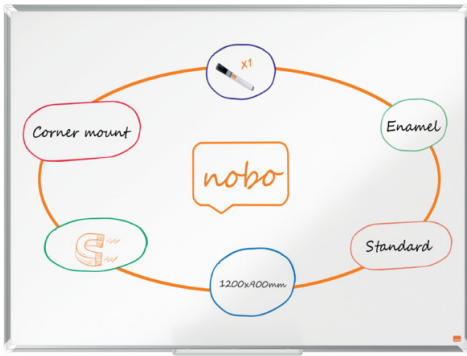

Nobo Premium Plus Enamel Magnetic Whiteboard 1200x900mm

Enamel magnetic whiteboard with a modern stylish aluminum trim. Fixed by a through corner wall mounting and includes a large whiteboard pen tray for the convenient storage of whiteboard markers and erasers. The enamel magnetic whiteboard surface offers a superior level of erasability and durability for frequent use. Size: 1200x900mm.

Attributes

- Enamel magnetic whiteboard surface delivering a superior level of erasability for frequent use
- Size: 1200x900mm
- Bordered by a modern stylish aluminum trim
- Fixed with a traditional through corner wall mounting
- A large whiteboard pen tray for the convenient storage of whiteboard markers and erasers
- Supplied with a Nobo whiteboard pen
- 25 year surface guarantee

Specifications

Number	1915145
Colour	White
Dimensions (W x H x D)	1205 x 897 x 14 mm
*Surface	Enamel
Frame Type	Aluminium trim
* Design range	Premium Plus
*Type	Wall mounted
*Mounting Type	Through Corner Mounting
*Size	Medium
*Format	Standard
Weight	6700 g
Pallet quantity	24
EAN code	5028252608176