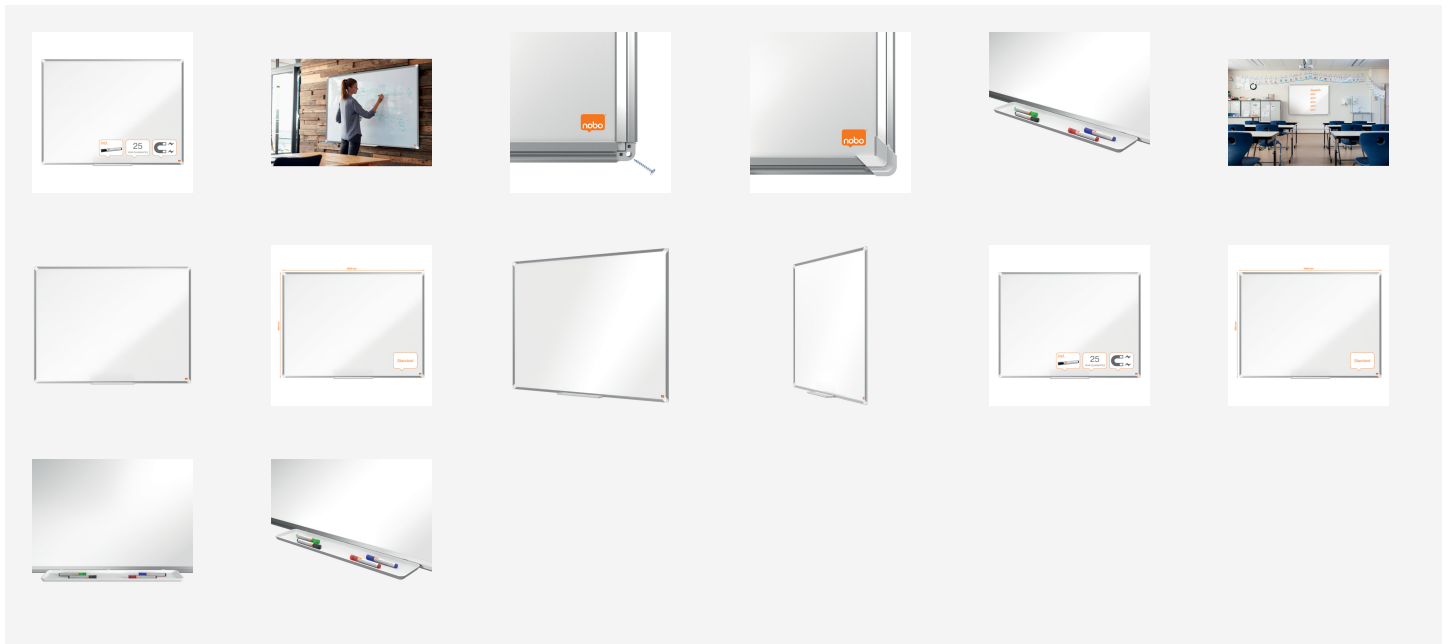

Nobo Premium Plus Enamel Magnetic Whiteboard 1200x900mm

Enamel magnetic whiteboard with a modern stylish aluminum trim. Fixed by a through corner wall mounting and includes a large whiteboard pen tray for the convenient storage of whiteboard markers and erasers. The enamel magnetic whiteboard surface offers a superior level of erasability and durability for frequent use. Size: 1200x900mm.

Attributes

- Enamel magnetic whiteboard surface delivering a superior level of erasability for frequent use
- Size: 1200x900mm
- Bordered by a modern stylish aluminum trim
- Fixed with a traditional through corner wall mounting
- A large whiteboard pen tray for the convenient storage of whiteboard markers and erasers
- Supplied with a Nobo whiteboard pen
- 25 year surface guarantee

Specifications

Number	1915145
Colour	White
Dimensions (W x H x D)	1205 x 897 x 14 mm
*Surface	Enamel
Frame Type	Aluminium trim
* Design range	Premium Plus
*Type	Wall mounted
*Mounting Type	Through Corner Mounting
*Size	Medium
*Format	Standard
Weight	6700 g
Pallet quantity	24
EAN code	5028252608176