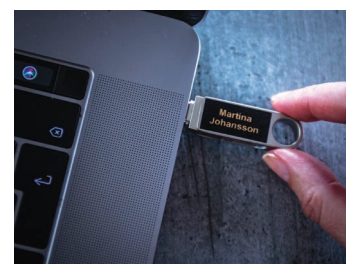

The Brother P-touch CUBE Pro uses TZe tape cassettes, giving you an unrivalled range of choices when it comes to your identification needs. Whether you work in an office or retail, education or healthcare, hospitality or logistics, skilled trades and more, there are hundreds of applications for our labels and ribbons.

Tapes available include:

- Standard labels with various ink and background colour combinations including transparent for shop door signage
- Extra-strong adhesive labels for long term durable labelling whether indoors or outside
- Premium labels with gold and silver glitter backgrounds ideal for staff name badges or hotel signage
- Matt tapes with a non-reflective surface to give a high quality finish
- Patterned background labels including silver lace, gold geometric and red/white gingham
- Pastel labels for a more subtle label
- Metallic silver labels for shelving and signage
- Tamper evident security labels that cannot be reapplied once removed – ideal for asset marking
- Highly visible fluorescent labels for important notices
- Flexible ID labels for cable identification
- Iron-on, wash-proof labels for identifying staff workwear or children's clothing

In addition to labels, the P-touch CUBE Plus can also print luxurious satin ribbons for personalising gifts and more. Visit your local Brother website to see the full range of tapes available.