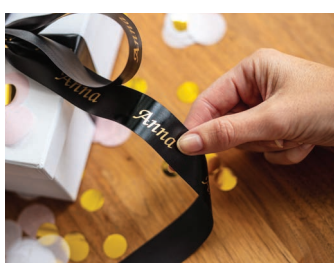

The Brother P-touch CUBE Pro uses TZe tape cassettes, giving you an unrivalled range of choices when it comes to your identification needs. Whether you work in an office or retail, education or healthcare, hospitality or logistics, skilled trades and more, there are hundreds of applications for our labels and ribbons.

Tapes available include:

- Standard labels with various ink and background colour combinations including transparent for shop door signage
- Extra-strong adhesive labels for long term durable labelling whether indoors or outside
- Premium labels with gold and silver glitter backgrounds ideal for staff name badges or hotel signage
- Matt tapes with a non-reflective surface to give a high quality finish
- Patterned background labels including silver lace, gold geometric and red/white gingham
- Pastel labels for a more subtle label
- Metallic silver labels for shelving and signage
- Tamper evident security labels that cannot be reapplied once removed – ideal for asset marking
- Highly visible fluorescent labels for important notices
- Flexible ID labels for cable identification
- Iron-on, wash-proof labels for identifying staff workwear or children's clothing

In addition to labels, the P-touch CUBE Plus can also print luxurious satin ribbons for personalising gifts and more. Visit your local Brother website to see the full range of tapes available.