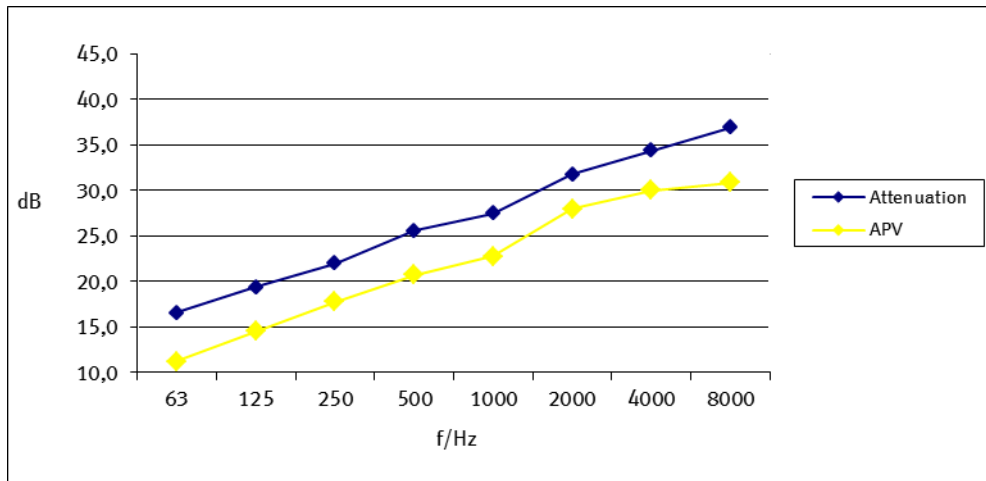

Attenuation Data:

SNR: 26 dB

H: 28dB

M: 23dB

L: 19dB

f/Hz	63	125	250	500	1000	2000	4000	8000
MA dB	16,6	19,4	22,0	25,6	27,5	31,8	34,4	36,9
SD dB	5,4	4,9	4,2	4,9	4,7	3,8	4,4	6,0
APV dB	11,2	14,5	17,8	20,7	22,8	28,0	30,0	30,9

Version/Colour

Article-No.	Colour/Version	Retail unit
2124.001	lime, with pin and cord	50 pairs, 1 pair in mini box
2124.002	replacement plugs, lime	250 pairs, 5 pair in mini box
2124.003	replacement plugs, lime	400 pairs loose in refill box
2112.124	lime, with pin and cord	1 pair + 2 pair replacement plugs in retail mini box
2112.126	lime, with pin and cord, refill for ready to sell display	14 x 6 retail mini box

Standard: EN 352-2

Additional requirement: W

Wearing time foam plugs: maximal 1 working day